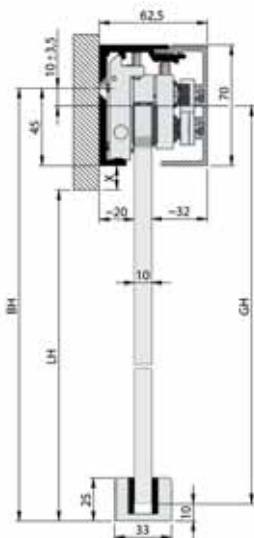

SlideTec optima 150 Ceiling Mounting

Further track lengths on request · GH = Glass Height · LW = Clear Width · LH = Clear Height · GB = Glass Width · L = Length of running track

i Mounting: Ceiling Mounting · Version single door · Door weight max. 150 kg · Glass thickness tempered glass 8 - 12 mm · Glass thickness laminated safety glass 8.76 - 12.76 mm · Material: Aluminium

Art. No.	Length · Finish
BO 5101551	2000 mm · Aluminium EV1
BO 5101553	2500 mm · Aluminium EV1
BO 5101555	3000 mm · Aluminium EV1
BO 5101557	2000 mm · stainless steel look
BO 5101559	2500 mm · stainless steel look
BO 5101561	3000 mm · stainless steel look

SlideTec optima 150 Wall Mounting

Further track lengths on request · BH = Drilling Height · GH = Glass Height · LW = Clear Width · LH = Clear Height · GB = Glass Width · L = Length of running track

i Mounting: Wall Mounting · Version single door · Door weight max. 150 kg · Glass thickness tempered glass 8 - 12 mm · Glass thickness laminated safety glass 8.76 - 12.76 mm · Material: Aluminium

Art. No.	Length · Finish
BO 5101552	2000 mm · Aluminium EV1
BO 5101554	2500 mm · Aluminium EV1
BO 5101556	3000 mm · Aluminium EV1
BO 5101558	2000 mm · stainless steel look
BO 5101560	2500 mm · stainless steel look
BO 5101562	3000 mm · stainless steel look