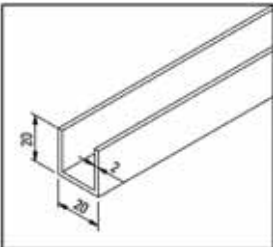

▶ Synchronous Converter ✦

Complete accessory set for a synchronous double door system

Art. No.
BO 5101575

▶ U-Shaped Guide Track Fixed Glazing ✦

i Glass thickness tempered glass 8 - 12 mm · Glass thickness laminated safety glass 8.76 - 12.76 mm · Length 2500 mm · Material: Aluminium