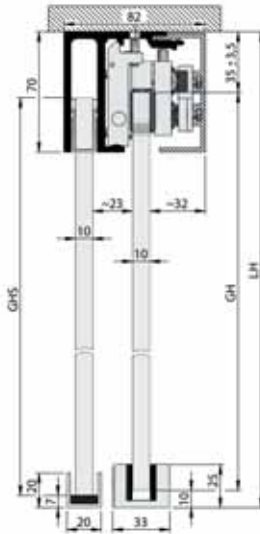

SlideTec optima 150 Ceiling Mounting

Further track lengths on request · GH = Glass Height · LW = Clear Width · LH = Clear Height · GB = Glass Width · L = Length of running track

i Mounting: Ceiling Mounting · Version single door · Door weight max. 150 kg · Glass thickness tempered glass 8 - 12 mm · Glass thickness laminated safety glass 8.76 - 12.76 mm · Material: Aluminium

SlideTec optima 150 Ceiling Mounting with Fixed Glazing

Further track lengths on request · GH = Glass Height · LW = Clear Width · LH = Clear Height · GB = Glass Width · L = Length of running track · S = Sidelight Width · T = Cover Profile

i Mounting: Ceiling Mounting · Version single door with fixed glazing · Door weight max. 150 kg · Glass thickness tempered glass 8 - 12 mm · Glass thickness laminated safety glass 8.76 - 12.76 mm · Material: Aluminium

Art. No.	Length · Finish
BO 5101563	2000 mm · Aluminium EV1
BO 5101564	2500 mm · Aluminium EV1
BO 5101565	3000 mm · Aluminium EV1
BO 5101566	2000 mm · stainless steel look
BO 5101567	2500 mm · stainless steel look
BO 5101568	3000 mm · stainless steel look