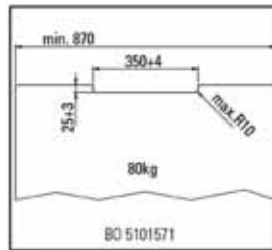

Supplementary Set SlideTec optima 150 double doors