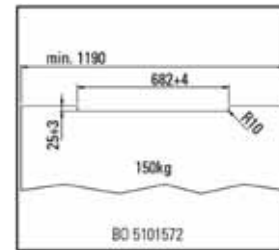

Supplementary Set SlideTec optima 150 double doors