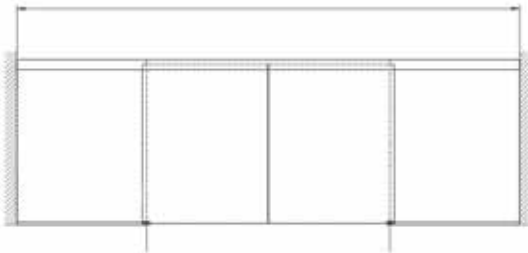

Damping Mechanism SlideTec optima 150

i Version damping mechanism on both sides (starting from August 2012 without glass processing)

Art. No.	Weight
BO 5101571	max. 80 kg
BO 5101572	max. 150 kg

Supplementary Set SlideTec optima 150 double doors