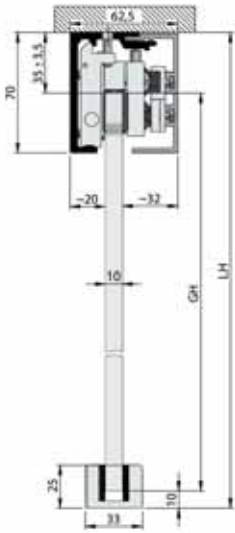

SlideTec optima 150 Ceiling Mounting

Further track lengths on request · GH = Glass Height · LW = Clear Width · LH = Clear Height · GB = Glass Width · L = Length of running track

i Mounting: Ceiling Mounting · Version single door · Door weight max. 150 kg · Glass thickness tempered glass 8 - 12 mm · Glass thickness laminated safety glass 8.76 - 12.76 mm · Material: Aluminium

Included in delivery:

2 items Roller units incl. clamps

2 items Stoppers

1 item Running track, ceiling mounting incl. cover

1 item Bottom guide (when using 12.76 mm laminated safety glass, please request special guide)

Art. No.	Length · Finish
BO 5101551	2000 mm · Aluminium EV1
BO 5101553	2500 mm · Aluminium EV1
BO 5101555	3000 mm · Aluminium EV1
BO 5101557	2000 mm · stainless steel look
BO 5101559	2500 mm · stainless steel look
BO 5101561	3000 mm · stainless steel look

SlideTec optima 150 Wall Mounting

Further track lengths on request · BH = Drilling Height · GH = Glass Height · LW = Clear Width · LH = Clear Height · GB = Glass Width · L = Length of running track

i Mounting: Wall Mounting · Version single door · Door weight max. 150 kg · Glass thickness tempered glass 8 - 12 mm · Glass thickness laminated safety glass 8.76 - 12.76 mm · Material: Aluminium