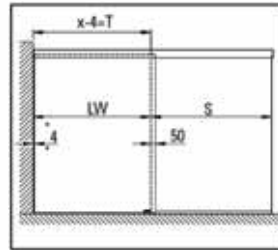

i Mounting: Ceiling Mounting · Version single door with fixed glazing · Door weight max. 150 kg · Glass thickness tempered glass 8 - 12 mm · Glass thickness laminated safety glass 8.76 - 12.76 mm · Material: Aluminium

Art. No.	Length · Finish
BO 5101563	2000 mm · Aluminium EV1
BO 5101564	2500 mm · Aluminium EV1
BO 5101565	3000 mm · Aluminium EV1
BO 5101566	2000 mm · stainless steel look
BO 5101567	2500 mm · stainless steel look
BO 5101568	3000 mm · stainless steel look