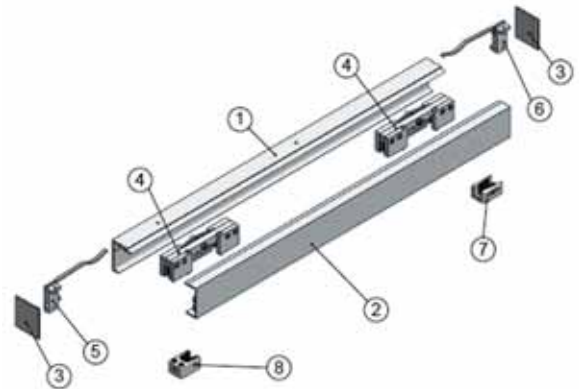

SlideTec optima 150 Ceiling Mounting with Fixed Glazing

Further track lengths on request · GH = Glass Height · LW = Clear Width · LH = Clear Height · GB = Glass Width · L = Length of running track · S = Sidelight Width · T = Cover Profile

i Mounting: Ceiling Mounting · Version single door with fixed glazing · Door weight max. 150 kg · Glass thickness tempered glass 8 - 12 mm · Glass thickness laminated safety glass 8.76 - 12.76 mm · Material: Aluminium

Included in delivery:

2 items Roller units incl. clamps

2 items Stoppers

1 item Running track, ceiling mounting incl. cover

1 item Cover profile

1 item Bottom guide (when using 12.76 mm laminated safety glass, please request special guide)

Art. No.	Length · Finish
BO 5101563	2000 mm · Aluminium EV1
BO 5101564	2500 mm · Aluminium EV1
BO 5101565	3000 mm · Aluminium EV1
BO 5101566	2000 mm · stainless steel look
BO 5101567	2500 mm · stainless steel look
BO 5101568	3000 mm · stainless steel look

1. Running track (with and without sidelight)
2. Cover
3. End caps (not included in delivery)
4. Roller unit
5. End stop left
6. End stop right
7. Bottom guide
8. Bottom stop buffer (not included in delivery)