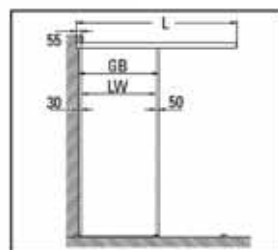

SlideTec optima 150 Ceiling Mounting

Further track lengths on request · GH = Glass Height · LW = Clear Width · LH = Clear Height · GB = Glass Width · L = Length of running track

i Mounting: Ceiling Mounting · Version single door · Door weight max. 150 kg · Glass thickness tempered glass 8 - 12 mm · Glass thickness laminated safety glass 8.76 - 12.76 mm · Material: Aluminium

SlideTec optima 150 Wall Mounting

Further track lengths on request · BH = Drilling Height · GH = Glass Height · LW = Clear Width · LH = Clear Height · GB = Glass Width · L = Length of running track

i Mounting: Wall Mounting · Version single door · Door weight max. 150 kg · Glass thickness tempered glass 8 - 12 mm · Glass thickness laminated safety glass 8.76 - 12.76 mm · Material: Aluminium

Art. No.	Length · Finish
BO 5101552	2000 mm · Aluminium EV1
BO 5101554	2500 mm · Aluminium EV1
BO 5101556	3000 mm · Aluminium EV1
BO 5101558	2000 mm · stainless steel look
BO 5101560	2500 mm · stainless steel look
BO 5101562	3000 mm · stainless steel look

SlideTec optima 150 Ceiling Mounting with Fixed Glazing

Further track lengths on request · GH = Glass Height · LW = Clear Width · LH = Clear Height · GB = Glass Width · L = Length of running track · S = Sidelight Width · T = Cover Profile